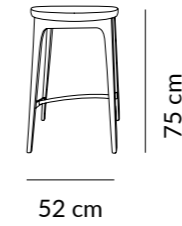

200-190 Bar Stool Basic - M / 75 *

* On special order

Note: The whole construction and fabric is made all in one piece. There is a possibility to mix fabric collections on the backrest and sitting.