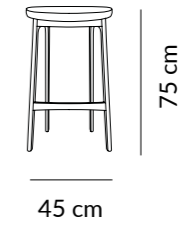

200-190 Bar Stool Basic - M / 75 *

* On special order

Note: The whole construction and fabric is made all in one piece. There is a possibility to mix fabric collections on the backrest and sitting.