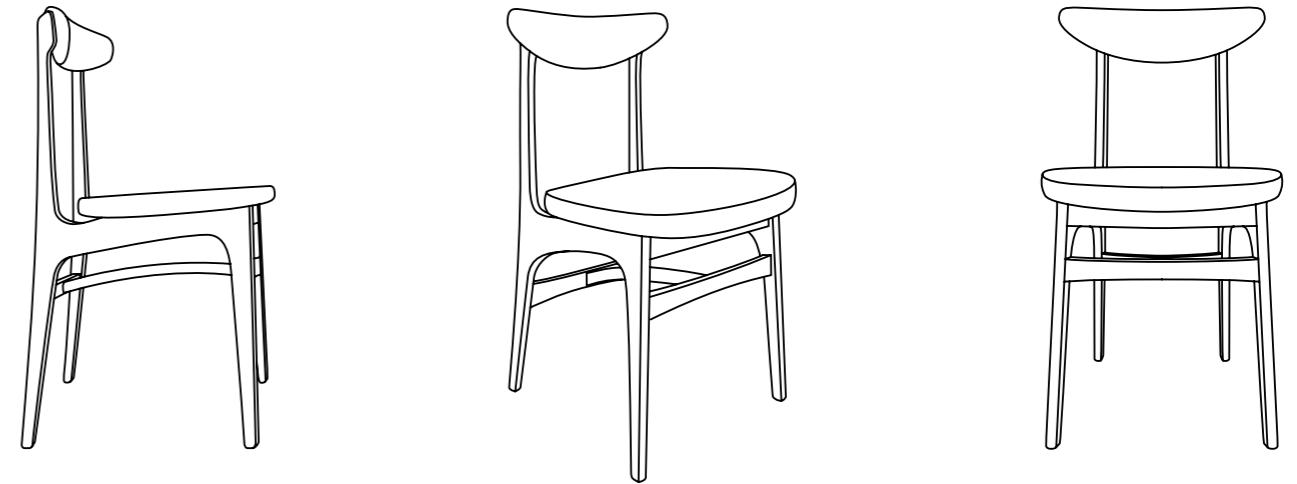

# Divine 200-190 Dining Chair

## Divine 200-190 Dining Chair

Contemporary reissue of Type 200 - 190 Chair designed in the 1960s. The Chair became an unquestionable Icon of Mid-Century Polish Design thanks to its luxury and elegance. The upholstered chair's light form, as well as the use of ash wood with brass details, give it an air of quality and timelessness that continues to impress.

## 200 - 190 Series - 200 - 190 Dining Chair

Design - 1960, reissued by 366 Concept - 2017

366  
Concept  
Retro Furniture

### ABOUT THE SERIES

Contemporary reissue of Type 200-190 Dining Chair designed in the 1960s. The chair became an unquestionable Icon of Mid-Century Polish Design thanks to its luxury and elegance. The upholstered chair's light form, as well as the use of ash wood with brass details, give it an air of quality and timelessness that continues to impress. The 200-190 series includes: Chair, Bench, Rocking Bench, Bar Stool and Bar Stool Basic.