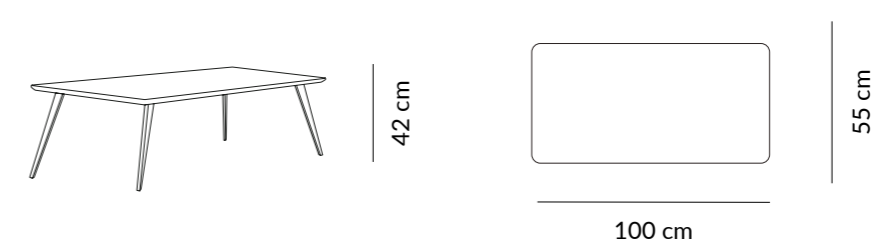

366 Round Coffee Table - M / 60 *

COURTESY OF ROSE & GREY

366 SERIES
RECTANGULAR COFFEE TABLE - L
OAK - 03 DARK

* On special order

Note: The runner in Rocking Furniture has to be assembled.