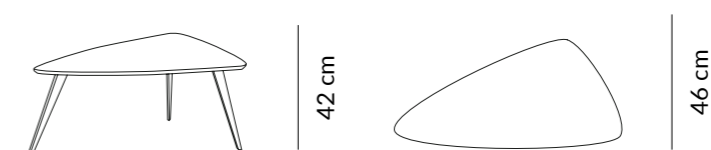

366 Long Coffee Table - M / 90