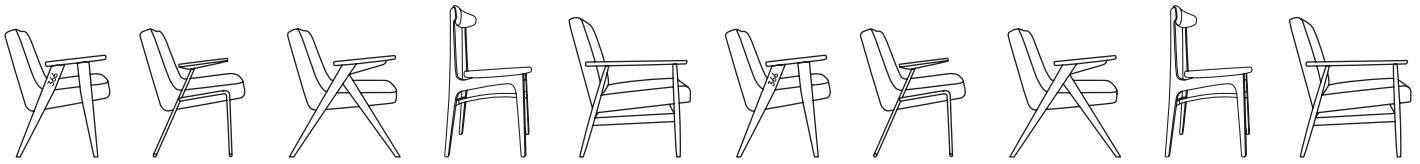

### 366 Round Coffee Table - M / 60 \*

COURTESY OF ROSE & GREY

366 SERIES  
RECTANGULAR COFFEE TABLE - L  
OAK - 03 DARK

\* On special order

Note: The runner in Rocking Furniture has to be assembled.

366 Concept - Retro Furniture  
MID - CENTURY DESIGN ICONS