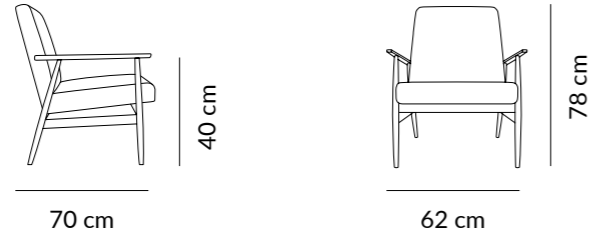

Fox Series

Design - 1960, reissued by 366 Concept - 2017

366
Concept
Retro Furniture

Fox Lounge Chair