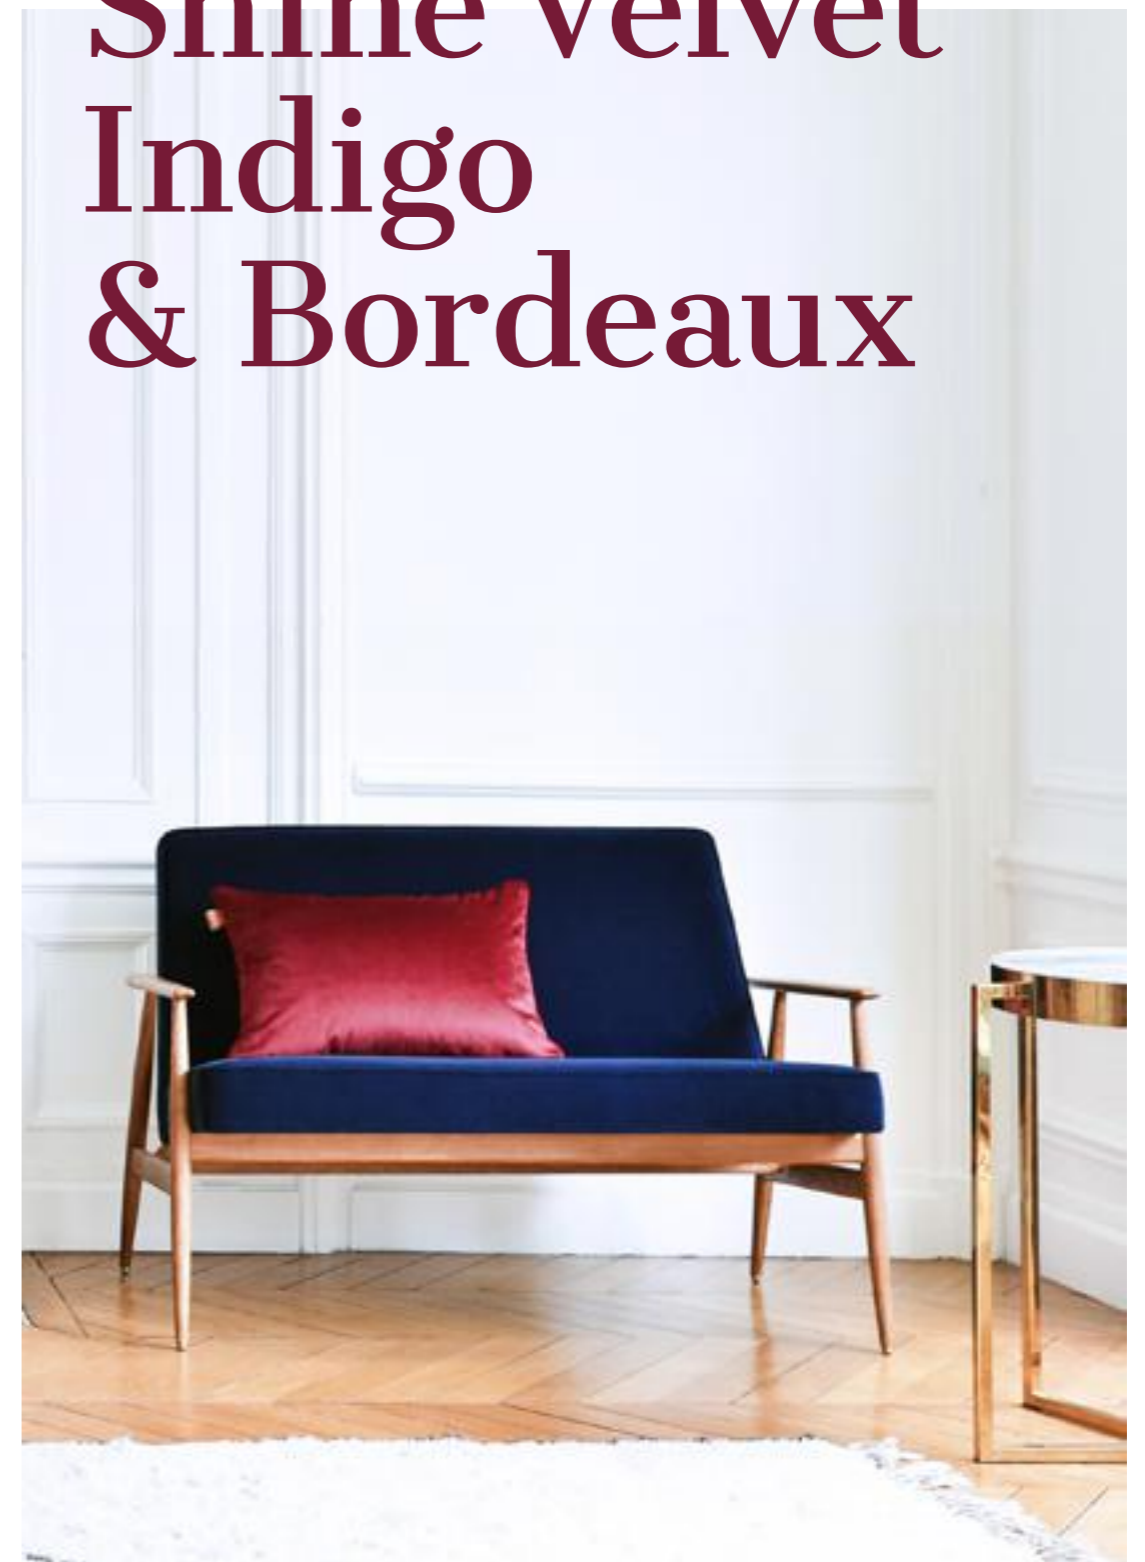

Shine Velvet Indigo & Bordeaux

FOX SERIES
SOFA

SHINE VELVET - INDIGO
ASH - 03 DARK

CUSHIONS SERIES
RECTANGLE - S

SHINE VELVET - BORDEAUX