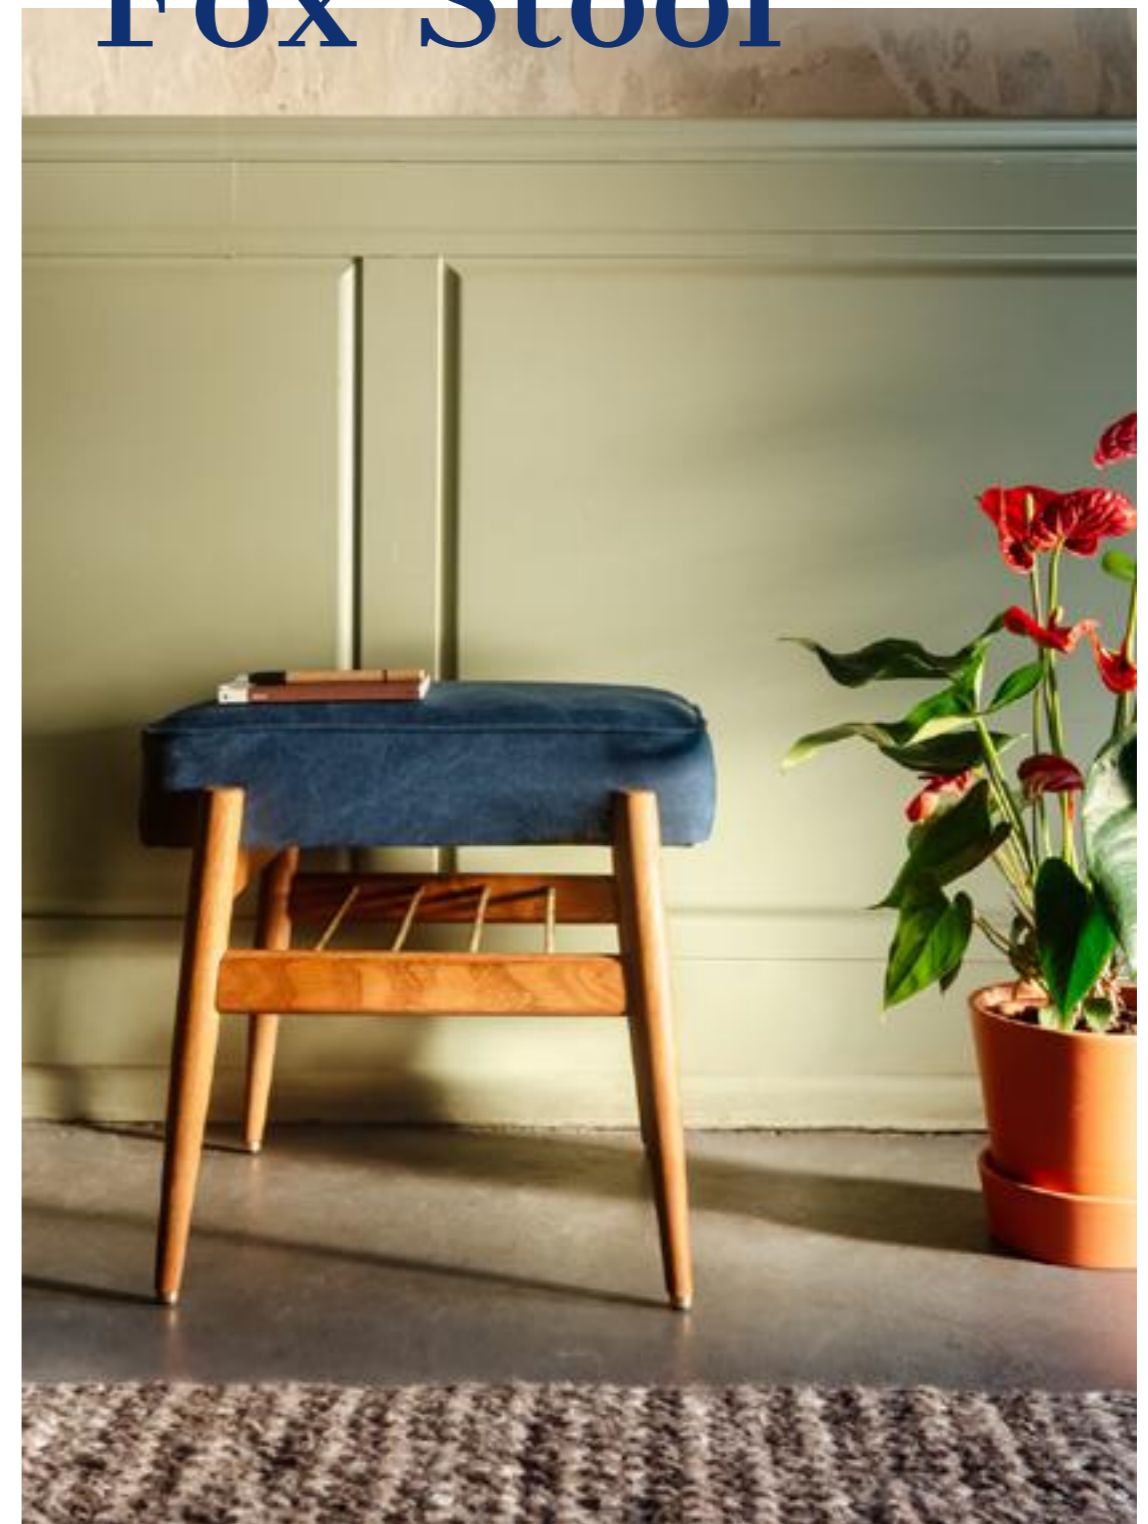

Fox Stool

**FOX SERIES
STOOL**
DENIM - DARK JEANS
ASH - 03 DARK