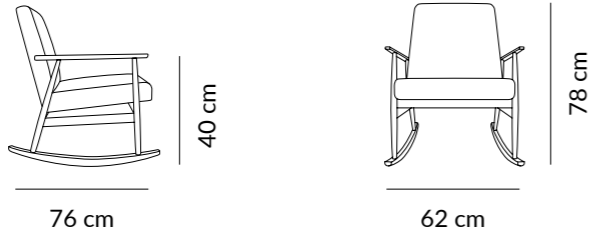

Fox Rocking Chair