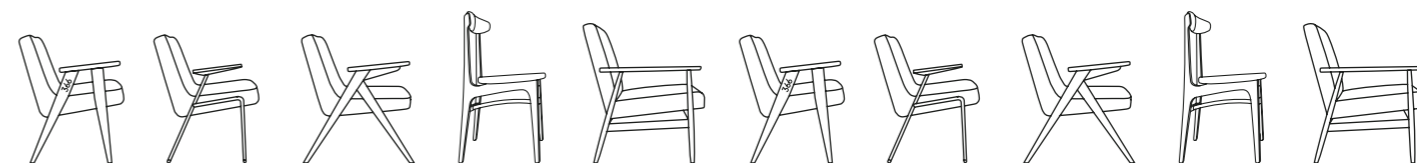

Contact

366
Concept
Retro Furniture

366 Concept - Retro Furniture
MID - CENTURY DESIGN ICONS

www.366concept.com

DON'T MISS OUR STORIES & FOLLOW US:

/ 366 Concept

/ 366 Concept

/ 366 Concept

/ 366 Concept

* On special order

Note: There is an option to put under every Lounge Chair Bress Magazine Shelf.

www.366concept.com
hello@366concept.com

www.366concept.com
hello@366concept.com

Made with in Poland

since 2014