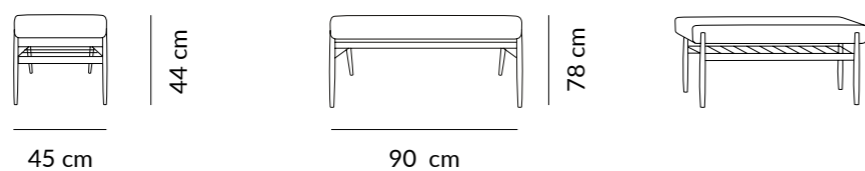

* On special order

Note: There is an option to put under every furniture Bress Magazine Skelt.

Fox Series

Design - 1960, reissued by 366 Concept - 2017

366
Concept
Retro Furniture

Fox Bench *

Fox Bag *

Magazine Shelf for all Lounge Chairs *