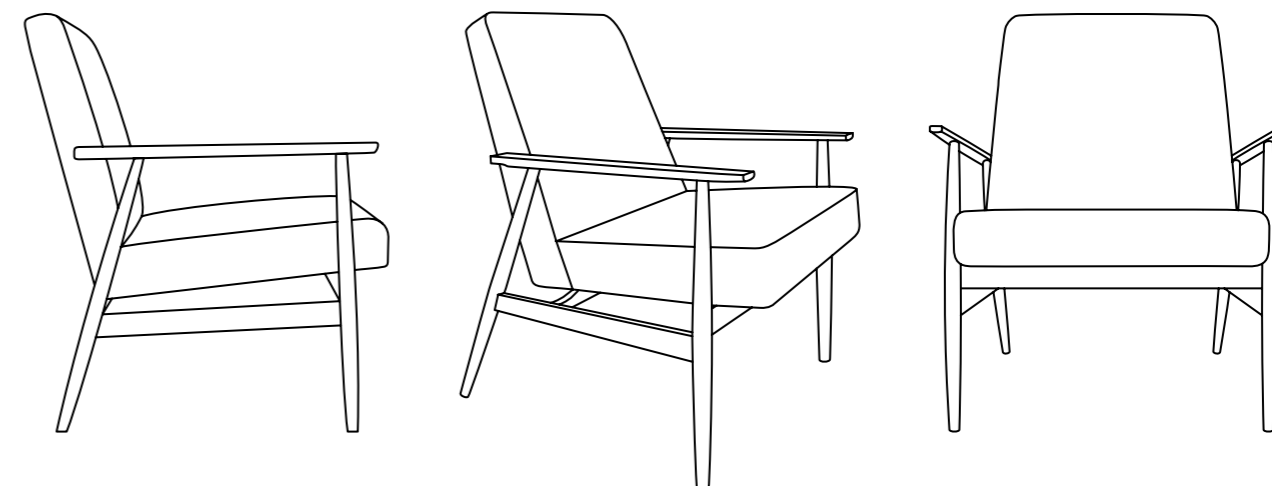

**FOX SERIES
LOUNGE CHAIR**
DENIM - DARK JEANS
ASH - 03 DARK

**FOX SERIES
FOOTREST**
DENIM - DARK JEANS
ASH - 03 DARK

Relax on the Incredibly Comfortable Fox

The Fox Lounge Chair, designed in the 1960s, is often considered the second - most popular piece of Polish Mid - Century furniture. Its exclusive wooden design and exquisitely comfortable seat were once the pride of every Polish club or restaurant. Contemporary reissue by 366 Concept - Retro Furniture is made of top quality hand - selected solid ash wood and finished with brass details, giving the product a touch of luxury.

Fox Stool

**FOX SERIES
STOOL**
DENIM - DARK JEANS
ASH - 03 DARK

Fox Series

Design - 1960, reissued by 366 Concept - 2017

Fall in Love with Crafted Furniture

ABOUT THE SERIES

The 300-190 Lounge Chair, designed in the 1960s, is often considered the second-most popular piece of Polish Mid-Century furniture aside from the 366. Its exclusive wooden design and exquisitely comfortable seat were once the pride of every Polish club and restaurant. The original wooden openwork structure makes it lightweight and compact. Contemporary reissue by 366 Concept - Retro Furniture is made of top quality Hand-Selected solid ash wood and finished with brass details, giving the product a touch of luxury. The Fox seats series includes: Lounge, Rocking Chair, Sofa, Rocking Sofa, Club, Club Sofa, Footrest, 2-Seater, 3-Seater, Stool, Bench and Bag and the series of matching Coffee Tables.