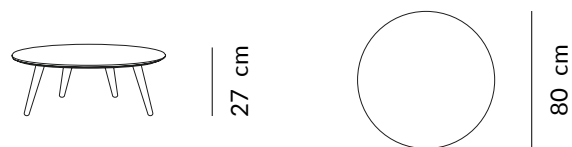

Fox Tables Series

Design - 1960, reissued by 366 Concept - 2017

366
Concept
Retro Furniture

Fox Round Coffee Table - L / 80

Fox Round Coffee Table - H / 45