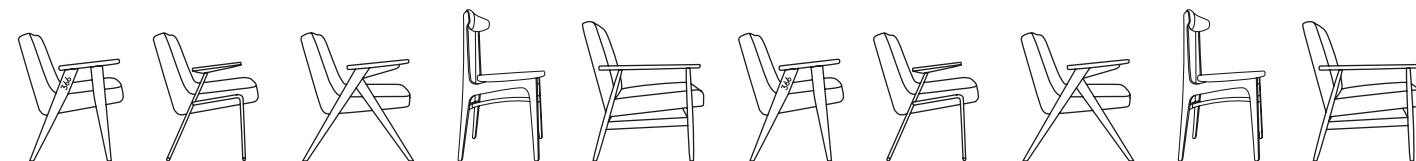

Fox Tables Series

Design - 1960, reissued by 366 Concept - 2017

366
Concept
Retro Furniture

Fox Round Coffee Table - L / 80

Fox Round Coffee Table - H / 45

Contact

366
Concept
Retro Furniture

366 Concept - Retro Furniture
MID - CENTURY DESIGN ICONS

www.366concept.com

DON'T MISS OUR STORIES & FOLLOW US:

/ 366 Concept

/ 366 Concept

/ 366 Concept

/ 366 Concept

366 Concept is not responsible for errors made in print.
Possible texture and colour variations are caused by the production process.
366 Concept reserves the right to change materials and drawings of products.

Made with in Poland

since 2014