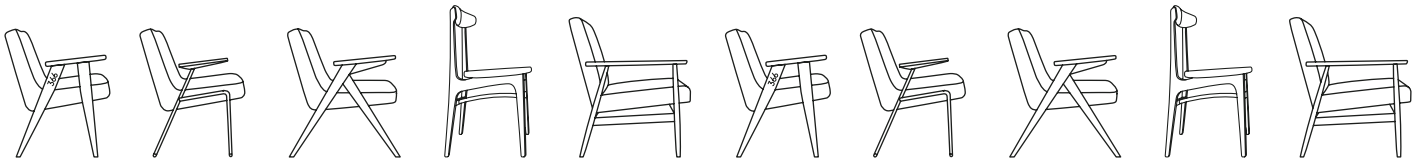

366 Concept - Retro Furniture
MID - CENTURY DESIGN ICONS

www.366concept.com

DON'T MISS OUR STORIES & FOLLOW US:

/ 366 Concept

/ 366 Concept

/ 366 Concept

/ 366 Concept

366 Concept is not responsible for errors made in print.
Possible texture and colour variations are caused by the production process.
366 Concept reserves the right to change materials and drawings of products.

Made with in Poland

since 2014