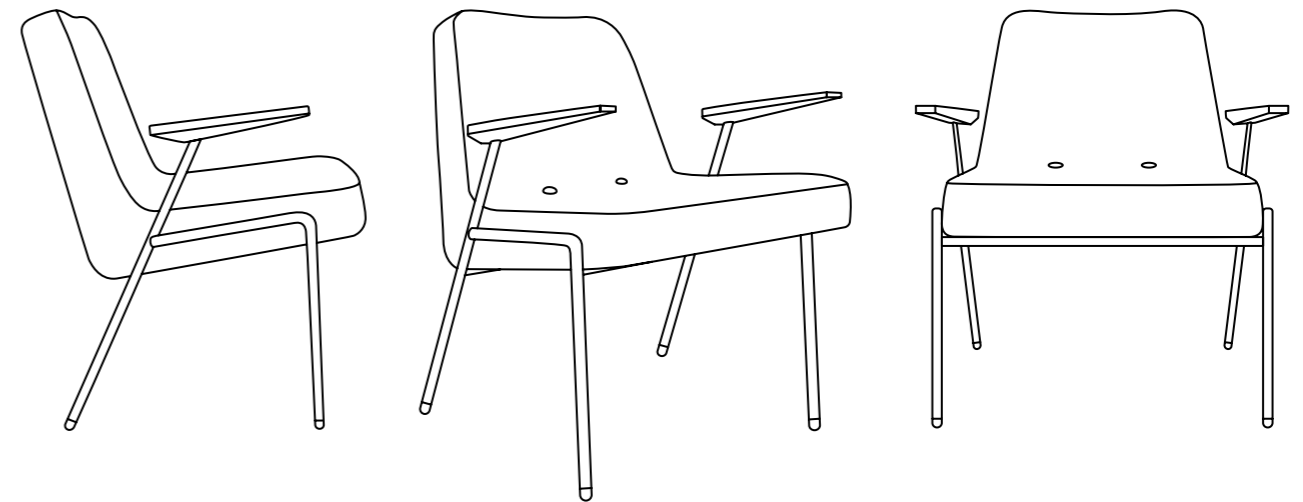

366 Metal Series

Design by 366 Concept - 2017, based on Józef Chierowski - 1962

366
Concept
Retro Furniture

ABOUT THE SERIES

After reissuing the wooden 366 Armchair, 366 Concept turned to 366 Metal, also designed by Chierowski in the 1962, but one which had never been manufactured before. Now this unknown design is seeing the light of day for the first time. Lightweight, original and minimalist, it is available in different colors, black to copper, to white. Perfect for a variety of interiors: from delicate Scandinavian to industrial lofts. The 366 Metal series includes: Armchair, Rocking Chair, 2-Seater, Rocking 2-Seater, 3-Seater, Sofa and Rocking Sofa.

- Manufactured for the first time by 366 Concept in 2017, designed in 1962.
- Available in 5 colors of Ash wood.
- Made of stained steel and solid wood.
- Upholstery available in all fabrics, as well as natural leather (special order)

Structure: Solid Wood / Suspensions: Wave springs / Cushion: Hr foam, polyester wadding
Legs: Metal / Upholstery: All Collections

Note: The whole construction and fabric is made all in one piece, except the Rocking Chair, the runner has to be assembled.