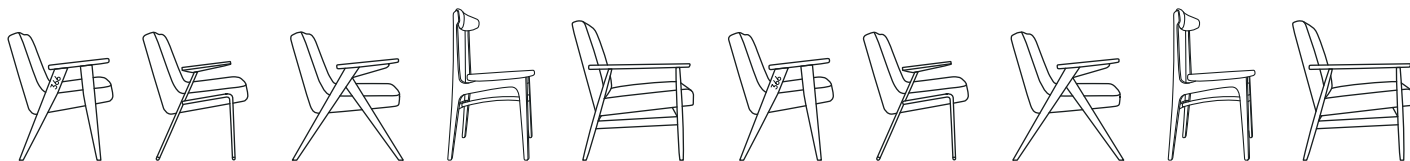

366 Concept - Retro Furniture
MID - CENTURY ICONS
Piramowicza 9/1 st.
90-254 Lodz
POLAND

T+ 48 533 326 366
mail: business@366concept.com
www.366concept.com

Please contact us for any information:
Monday - Friday 10:00-17.00

DON'T MISS OUR STORIES & FOLLOW US:

[/366concept](#)

[/366concept](#)

[/366concept](#)

[/366concept](#)

366 Concept is not responsible for errors made in print.
Possible texture and colour variations are caused by the production process.
366 Concept reserves the right to change materials and drawings of products.

Made with in Poland

since 2014