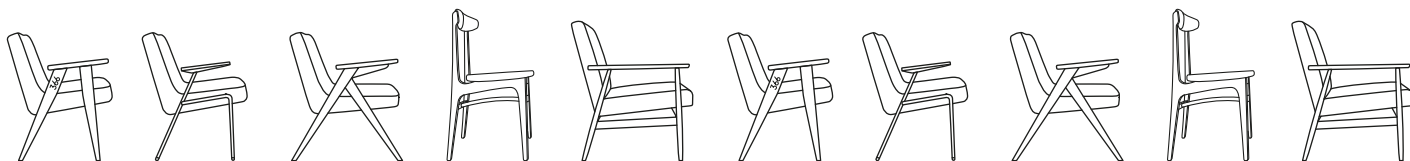

# 366 Tables Series

366 Concept, 2014

366 Small Coffee Table - S/55

366 Long Coffee Table - M/90

366 Round Coffee Table - S/53 \*

366 Round Coffee Table - M/60 \*

366 Rectangular Coffee Table - L/100 \*

\* On special order

# Making Order

Example specify

---

**MAKING ORDER:**

When making the order always specify as follows:

Series / Furniture / Fabric Collection & Color / Type of Wood & Color Wood

**EXAMPLE:**

366 / Armchair / Loft - Mustard / Oak 03 Dark