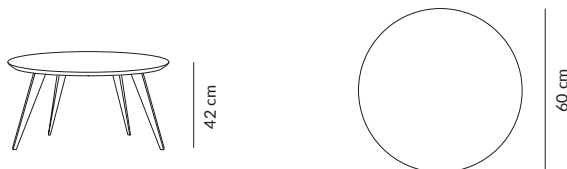

# 366 Tables Series

366 Small (S/55) and Long (M/90) Coffee Table - Oak 02 Natural

# 366 Tables Series

366 Concept, 2014

366 Small Coffee Table - S/55

366 Long Coffee Table - M/90

366 Round Coffee Table - S/53 \*

366 Round Coffee Table - M/60 \*

366 Rectangular Coffee Table - L/100 \*

\* On special order