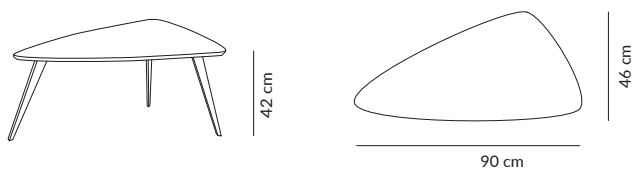

# 366 Tables Series

366 Small (S/55) and Long (M/90) Coffee Table - Oak 02 Natural

# 366 Tables Series

366 Concept, 2014

366 Small Coffee Table - S/55

366 Long Coffee Table - M/90

366 Round Coffee Table - S/53 \*

366 Round Coffee Table - M/60 \*

366 Rectangular Coffee Table - L/100 \*

\* On special order