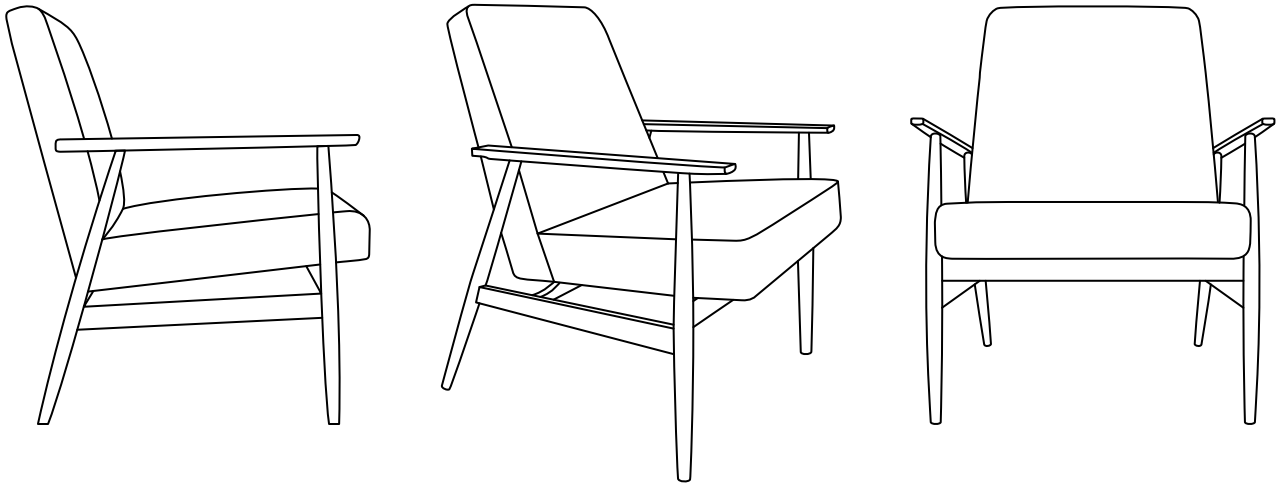

## ABOUT THE SERIES

The 300-190 Lounge Chair, designed in the 1960s, is often considered the second-most popular piece of Polish Mid-Century furniture aside from the 366. Its exclusive wooden design and exquisitely comfortable seat were once the pride of every Polish club and restaurant. The original wooden openwork structure makes it lightweight and compact. Contemporary reissue by 366 Concept - Retro Furniture is made of top quality Hand-Selected solid ash wood and finished with brass details, giving the product a touch of luxury. The Fox seats series includes: Lounge, Rocking Chair, Sofa, Rocking Sofa, Club, Club Sofa, Footrest, 2-Seater, 3-Seater, Stool, Bench and Bag and the series of matching Coffee Tables.