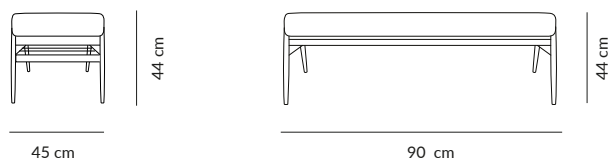

Fox Series

Henryk Lis, 1960/2017

Fox Footrest

Fox Stool

Fox Bench *

Fox Bag *

* On special order