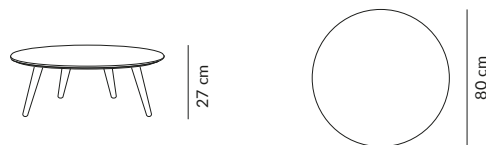

# Fox Tables Series

366 Concept, 2017

366  
Concept  
Retro Furniture

Fox Square Coffee Table - S/55

Fox Rectangular Coffee Table - M/100

Fox Round Coffee Table - S/55

Fox Round Coffee Table - M/65

Fox Round Coffee Table - L/80