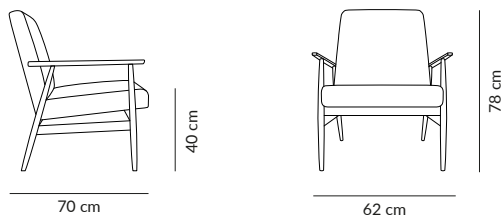

Fox Series

Henryk Lis, 1960/2017

Fox Lounge Chair