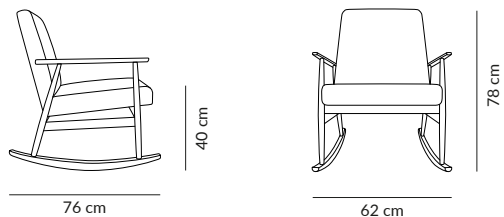

Fox Rocking Chair