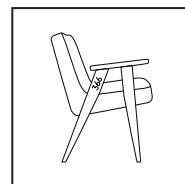

366 Junior Series Seats - Public Prices 2018

All prices in euro, valid only in EU, excl. UK, **VALID FROM 01/02/18**

IMPORTANT NOTES:

- Standard delivery time: 3/4 weeks.
- Stock products (listed in separate document): dispatched in 4/5 business days.
- Products marked with * are available on special order, please contact us for more info.
- For products with courier shipping not available, contact us for a quotation.

ORDER MAKING:

Series / Furniture / Fabric Collection / Color / Wood Color

EXAMPLE:

366 Junior / Armchair / Loft / Mustard / 03 Dark

366 JUNIOR SERIES	TYPE	TWEED	LOFT / DENIM / ECO LEATHER	VELVET / DECO / SHINE VELVET / WOOL	DROPSHIPPING CHARGE
		GROSS	GROSS	GROSS	GROSS
	Armchair	€ 350	€ 360	€ 370	€ 35
	Rocking Chair	€ 380	€ 390	€ 400	€ 35
	2-Seater	€ 690	€ 700	€ 710	€ 55
	Sofa	€ 690	€ 700	€ 710	€ 55

Additional Brass Felt Slider (BFS) 1 pc - GROSS: € 5

Customization: Additional logo, your name or any text on the wood part - GROSS: € 100