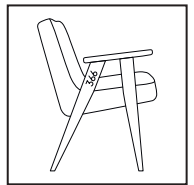

IMPORTANT NOTES:

- Standard delivery time: 3/4 weeks.
- Stock products (listed in separate document): dispatched in 4/5 business days.
- Products marked with * are available on special order, please contact us for more info.
- For products with courier shipping not available, contact us for a quotation.