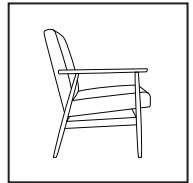

Fox Series Seats - Public Prices 2018

All prices in euro, valid only in EU, excl. UK, **VALID FROM 01/02/18**

IMPORTANT NOTES:

- Standard delivery time: 3/4 weeks.
- Stock products (listed in separate document): dispatched in 4/5 business days.
- Products marked with * are available on special order, please contact us for more info.
- For products with courier shipping not available, contact us for a quotation.

ORDER MAKING:

Series / Furniture / Fabric Collection / Color / Wood Color

EXAMPLE:

Fox / Armchair / Loft / Mustard / 03 Dark

FOX SERIES	TYPE	TWEED	LOFT / DENIM / ECO LEATHER	VELVET / DECO / SHINE VELVET WOOL	DROPSHIPPING CHARGE
		GROSS	GROSS	GROSS	GROSS
	Lounge Chair	€ 700	€ 760	€ 790	€ 40
	Rocking Chair	€ 780	€ 830	€ 860	€ 40
	2-Seater	€ 1' 350	€ 1' 440	€ 1' 500	€ 65
	Sofa	€ 1' 350	€ 1' 440	€ 1' 500	€ 65
	Fox Long Sofa	€ 1' 500	€ 1' 550	€ 1' 600	courier shipping not avail.
	Rocking Sofa *	€ 1' 450	€ 1' 540	€ 1' 600	courier shipping not avail.
	Rocking 2-Seater *	€ 1' 450	€ 1' 540	€ 1' 600	courier shipping not avail.
	3-Seater *	€ 1' 990	€ 2' 090	€ 2' 190	courier shipping not avail.
	Club Chair	€ 650	€ 690	€ 720	€ 40
	Club Rocking Chair *	€ 730	€ 760	€ 800	€ 40
	Club Sofa *	€ 1' 280	€ 1' 360	€ 1' 440	€ 65

Brass Felt Sliders (BFS) - included the price

Customization: Additional logo, your name or any text on the wood part - GROSS: € 100