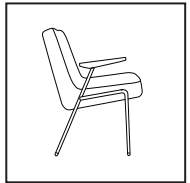

366 Metal Series Seats - Public Prices 2018

All prices in euro, valid only in EU, excl. UK, **VALID FROM 01/02/18**

IMPORTANT NOTES:

- Standard delivery time: 3/4 weeks.
- Stock products (listed in separate document): dispatched in 4/5 business days.
- Products marked with * are available on special order, please contact us for more info.
- For products with courier shipping not available, contact us for a quotation.

ORDER MAKING:

Series / Furniture / Fabric Collection / Color / Wood Color

EXAMPLE:

366 Metal / Armchair / Loft / Mustard / 03 Dark

366 METAL SERIES	TYPE	TWEED	LOFT / DENIM / ECO LEATHER	VELVET / DECO / SHINE VELVET / WOOL	DROPSHIPPING CHARGE
		GROSS	GROSS	GROSS	GROSS
	Armchair	€ 510	€ 540	€ 560	€ 35
	Rocking Chair *	€ 570	€ 600	€ 630	€ 35
	2-Seater	€ 890	€ 960	€ 990	€ 55
	Sofa	€ 890	€ 960	€ 990	€ 55
	Rocking 2-Seater *	€ 1' 000	€ 1' 060	€ 1' 090	€ 55
	Rocking Sofa *	€ 1' 000	€ 1' 060	€ 1' 090	€ 55
	3-Seater *	€ 1' 300	€ 1' 420	€ 1' 480	courier shipping not avail.

Brass Felt Sliders (BFS) - not available

Customization: Additional logo, your name or any text on the wood part - GROSS: € 100