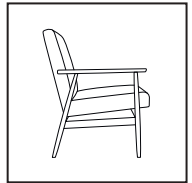

Fox Series Seats - Public Prices 2018

All prices in euro, valid only in EU, excl. UK, **VALID FROM 01/02/18**

IMPORTANT NOTES:

- Standard delivery time: 3/4 weeks.
- Stock products (listed in separate document): dispatched in 4/5 business days.
- Products marked with * are available on special order, please contact us for more info.
- For products with courier shipping not available, contact us for a quotation.

ORDER MAKING:

Series / Furniture / Fabric Collection / Color / Wood Color

EXAMPLE:

Fox / Armchair / Loft / Mustard / 03 Dark

FOX SERIES	TYPE	TWEED	LOFT / DENIM / ECO LEATHER	VELVET / DECO / SHINE VELVET WOOL	DROPSHIPPING CHARGE
		GROSS	GROSS	GROSS	GROSS
	Lounge Chair	€ 700	€ 760	€ 790	€ 40
	Rocking Chair	€ 780	€ 830	€ 860	€ 40
	2-Seater	€ 1' 350	€ 1' 440	€ 1' 500	€ 65
	Sofa	€ 1' 350	€ 1' 440	€ 1' 500	€ 65
	Fox Long Sofa	€ 1' 500	€ 1' 550	€ 1' 700	courier shipping not avail.
	Rocking Sofa *	€ 1' 450	€ 1' 540	€ 1' 600	courier shipping not avail.
	Rocking 2-Seater *	€ 1' 450	€ 1' 540	€ 1' 600	courier shipping not avail.
	3-Seater *	€ 1' 990	€ 2' 090	€ 2' 190	courier shipping not avail.
	Club Chair	€ 650	€ 690	€ 720	€ 40
	Club Rocking Chair *	€ 730	€ 760	€ 800	€ 40
	Club Sofa *	€ 1' 280	€ 1' 360	€ 1' 440	€ 65

Brass Felt Sliders (BFS) - included the price

Customization: Additional logo, your name or any text on the wood part - GROSS: € 100