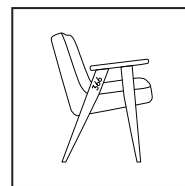

366 Junior Series Seats - Public Prices 2018

All prices in euro, valid only in EU, excl. UK, **VALID FROM 01/02/18**

IMPORTANT NOTES:

- Standard delivery time: 3/4 weeks.
- Stock products (listed in separate document): dispatched in 4/5 business days.
- Products marked with * are available on special order, please contact us for more info.
- For products with courier shipping not available, contact us for a quotation.

ORDER MAKING:

Series / Furniture / Fabric Collection / Color / Wood Color

EXAMPLE:

366 Junior / Armchair / Loft / Mustard / 03 Dark

366 JUNIOR SERIES	TYPE	TWEED	LOFT / DENIM / ECO LEATHER	VELVET / DECO / SHINE VELVET / WOOL	DROPSHIPING CHARGE
		GROSS	GROSS	GROSS	GROSS
	Armchair	€ 350	€ 360	€ 370	€ 35
	Rocking Chair	€ 380	€ 390	€ 400	€ 35
	2-Seater	€ 690	€ 700	€ 710	€ 55
	Sofa	€ 690	€ 700	€ 710	€ 55

Additional Brass Felt Slider (BFS) 1 pc - GROSS: € 5

Customization: Additional logo, your name or any text on the wood part - GROSS: € 100