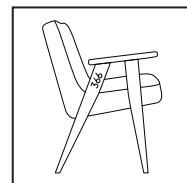

IMPORTANT NOTES:

- Standard delivery time: 3/4 weeks.
- Stock products (listed in separate document): dispatched in 4/5 business days.
- Products marked with * are available on special order, please contact us for more info.
- For products with courier shipping not available, contact us for a quotation.