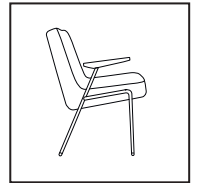

366 Metal Series Seats - Public Prices 2018

All prices in pounds, valid only in UK, **VALID FROM 01/02/18**

IMPORTANT NOTES:

- Standard delivery time: 3/4 weeks.
- Stock products (listed in separate document): dispatched in 4/5 business days.
- Products marked with * are available on special order, please contact us for more info.
- For products with courier shipping not available, contact us for a quotation.

ORDER MAKING:

Series / Furniture / Fabric Collection / Color / Wood Color

EXAMPLE:

366 Metal / Armchair / Loft / Mustard / 03 Dark

366 METAL SERIES	TYPE	TWEED	LOFT / DENIM / ECO LEATHER	VELVET / DECO / SHINE VELVET / WOOL	DROPSHIPPING CHARGE
		GROSS	GROSS	GROSS	GROSS
	Armchair	£ 510	£ 540	£ 560	£ 35
	Rocking Chair *	£ 570	£ 600	£ 630	£ 35
	2-Seater	£ 890	£ 960	£ 990	£ 55
	Sofa	£ 890	£ 960	£ 990	£ 55
	Rocking 2-Seater *	£ 1' 000	£ 1' 060	£ 1' 090	£ 55
	Rocking Sofa *	£ 1' 000	£ 1' 060	£ 1' 090	£ 55
	3-Seater *	£ 1' 300	£ 1' 420	£ 1' 480	courier shipping not avail.

Brass Felt Sliders (BFS) - not available

Customization: Additional logo, your name or any text on the wood part - GROSS: £ 100