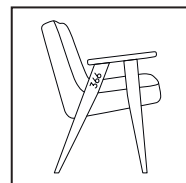

IMPORTANT NOTES:

- Standard delivery time: 3/4 weeks.
- Stock products (listed in separate document): dispatched in 4/5 business days.
- Products marked with * are available on special order, please contact us for more info.
- For products with courier shipping not available, contact us for a quotation.