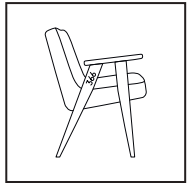

IMPORTANT NOTES:

- Standard delivery time: 3/4 weeks.
- Stock products (listed in separate document): dispatched in 4/5 business days.
- Products marked with * are available on special order, please contact us for more info.
- For products with courier shipping not available, contact us for a quotation.