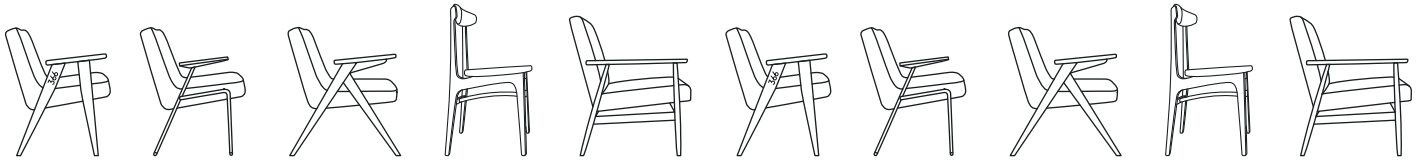

ORDER MAKING:

Fabric Collection / Color / # Linear Meters

EXAMPLE:

Loft / Mustard 15 lm

FABRIC COLLECTIONS (RUNNING METER)	PRICE
	GROSS
Tweed	£ 70
Loft / Denim / Eco Leather	£ 100
Wool / Velvet / Shine Velvet / Deco	£ 120