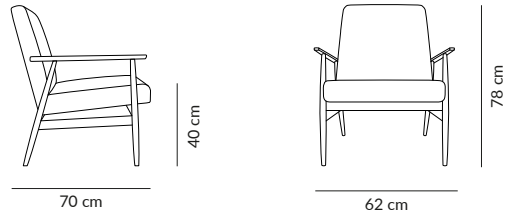

Fox Series

Henryk Lis, 1960/2017

Fox Lounge Chair