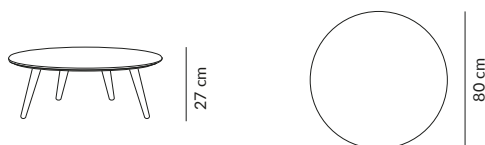

Fox Tables Series

366 Concept, 2017

Fox Square Coffee Table - S/55

Fox Rectangular Coffee Table - M/100

Fox Round Coffee Table - S/55

Fox Round Coffee Table - M/65

Fox Round Coffee Table - L/80

Fox Round Coffee Table - H/45