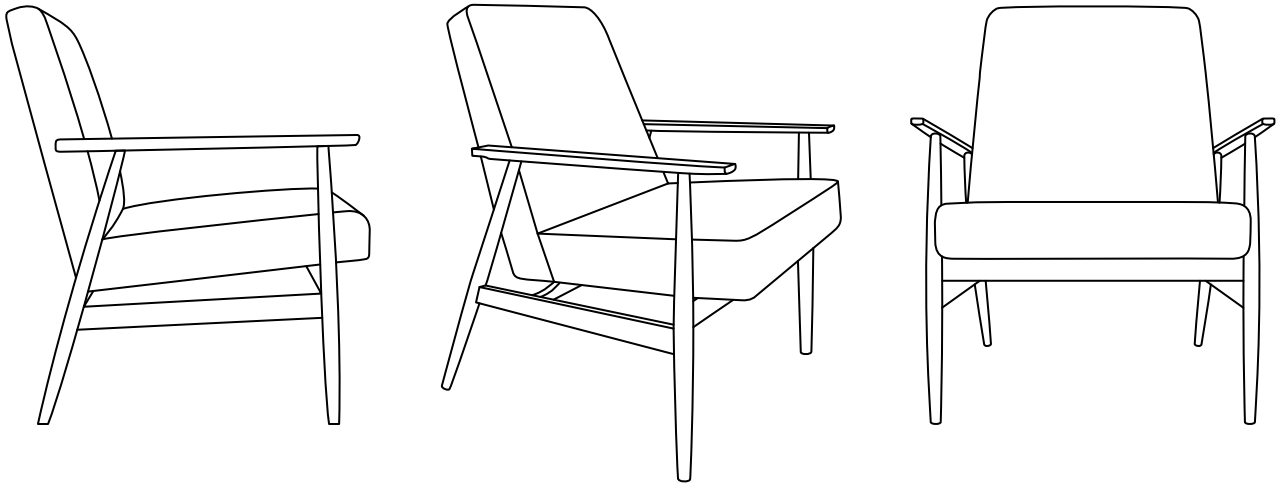

Fox Series

Henryk Lis, 1960's / 2017

366
Concept
Retro Furniture

ABOUT THE SERIES

The 300-190 Lounge Chair, designed in the 1960s, is often considered the second-most popular piece of Polish Mid-Century furniture aside from the 366. Its exclusive wooden design and exquisitely comfortable seat were once the pride of every Polish club and restaurant. The original wooden openwork structure makes it lightweight and compact. Contemporary reissue by 366 Concept - Retro Furniture is made of top quality Hand-Selected solid ash wood and finished with brass details, giving the product a touch of luxury. The Fox seats series includes: Lounge, Rocking Chair, Sofa, Rocking Sofa, Club, Club Sofa, Footrest, 2-Seater, 3-Seater, Stool, Bench and Bag and the series of matching Coffee Tables.