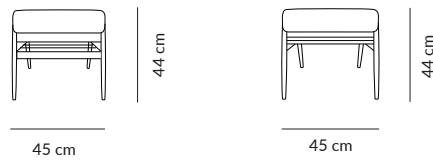

Fox Series

Henryk Lis, 1960/2017

Fox Footrest

Fox Stool

Fox Bench *

Fox Bag *

* On special order