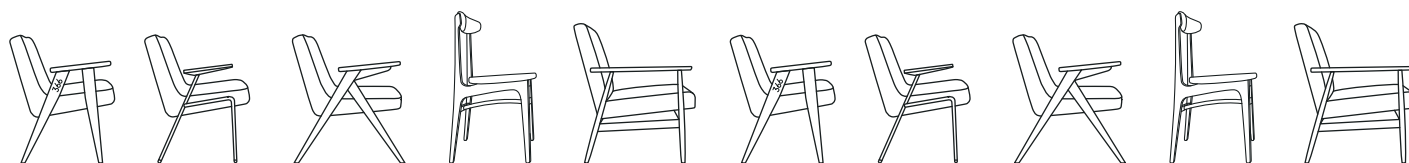

FOX SERIES	TYPE	PACKAGE SIZE			
		WEIGHT	HEIGHT	DEPTH	WIDTH
	Square Coffee Table - S / 55	8	62	58	58
	Rectan. Coffee Table - M / 100	11	57	59	105

FOX SERIES	TYPE	PACKAGE SIZE			
		WEIGHT	HEIGHT	DEPTH	WIDTH
	Round Coffee Table - S / 55	5	40	60	60
	Round Coffee Table - M / 60	5	40	60	60
	Round Coffee Table - L / 80	10	30	82	82
	Round Coffee Table - H / 45	12	50	50	50

Cushion - Package Sizes

VALID FROM 01/01/18

IF SHIPPED SEPARATELY	TYPE	PACKAGE SIZE			
		WEIGHT	HEIGHT	DEPTH	WIDTH
	Rectangle Cushion - S / 28	1	15	50	30
	Rectangle Cushion - M / 38	2	15	60	40

IF SHIPPED SEPARATELY	TYPE	PACKAGE SIZE			
		WEIGHT	HEIGHT	DEPTH	WIDTH
	Square Cushion - S / 45	1	15	48	48
	Square Cushion - M / 55	2	15	58	58

IF SHIPPED SEPARATELY	TYPE	PACKAGE SIZE			
		WEIGHT	HEIGHT	DEPTH	WIDTH
	Circle Cushion - M / 45	1	15	48	48
	Circle Cushion - M / 55	2	15	58	58

366 Concept - Retro Furniture
MID - CENTURY ICONS
Piramowicza 9/1 st.
90-254 Lodz
POLAND