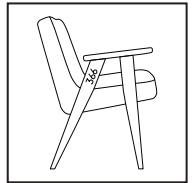

IMPORTANT NOTES:

- Standard delivery time: 3/4 weeks.
- Stock products (listed in separate document): dispatched in 4/5 business days.
- Products marked with * are available on special order, please contact us for more info.
- For products with courier shipping not available, contact us for a quotation.