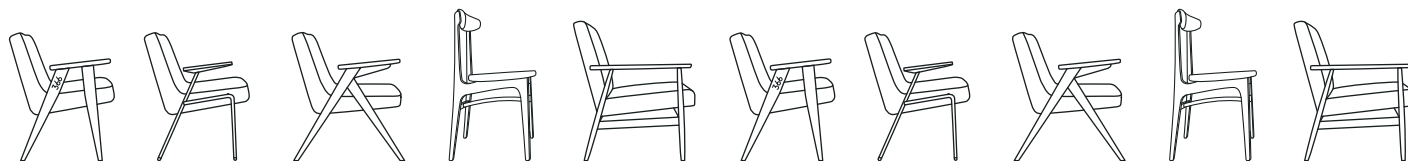

ORDER MAKING:

Fabric Collection / Color / # Linear Meters

EXAMPLE:

Loft / Mustard 15 lm

FABRIC COLLECTIONS (RUNNING METER)	PRICE
	GROSS
Tweed	£ 70
Loft / Denim / Eco Leather	£ 100
Wool / Velvet / Shine Velvet / Deco	£ 120