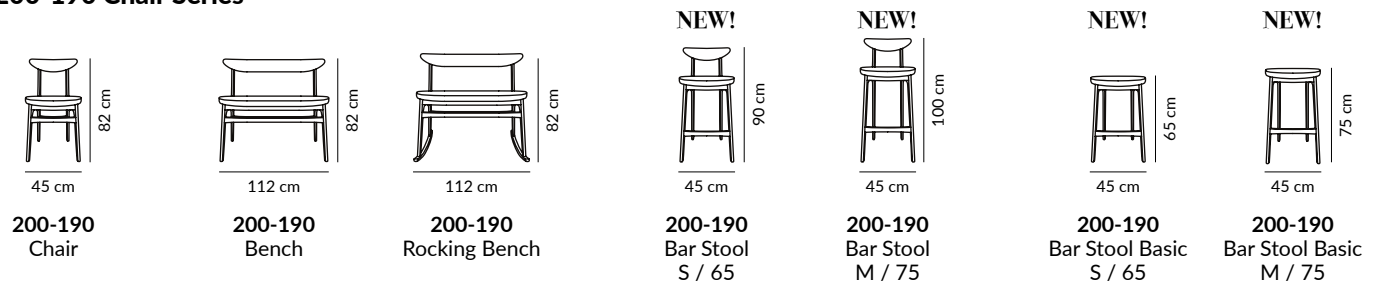

200-190 Chair Series